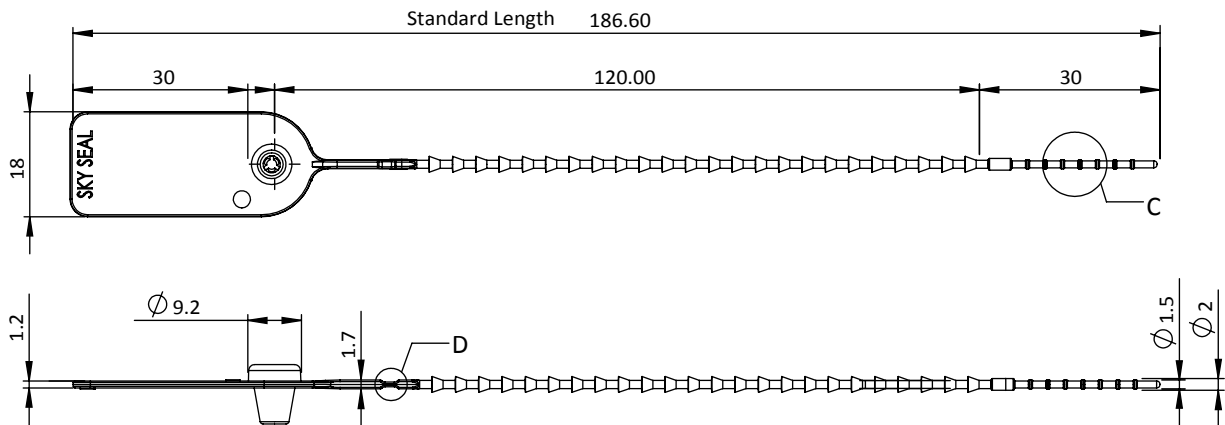

## TECHNICAL SPECIFICATIONS

### PRODUCT - SKY SEAL (SKY)

Code	Material	Locking Length	Locking Size	Tensile Strength	Marking Area	Max Marking Digits
SKY Seal	Plastic : Polypropylene (PP)	120 mm (4.7 in)	2.7 mm (0.11 in)	8 - 10 kgf (17.6 - 22.0 lbf)	18 x 24 mm (0.7 x 0.9 in)	Serial no : 8 Barcode : 8

### PACKAGING

Carton	Quantity	Dimensions (mm)	Gross Weight (kg)	Volume (m <sup>3</sup> )	Standard Pastel Colours
SKY Seal Inner	1000	L255 x W205 x H145 (L10.0 x W8.1 x H5.7 in)	1.65 (3.6 lb)	0.0076 (0.268 cu.ft.)	Body : <span style="border: 1px solid black; padding: 2px;">WH</span> <span style="border: 1px solid black; padding: 2px;">PSYL</span> <span style="border: 1px solid black; padding: 2px;">PSOR</span> <span style="border: 1px solid black; padding: 2px;">PSRD</span> <span style="border: 1px solid black; padding: 2px;">PSBL</span> <span style="border: 1px solid black; padding: 2px;">PSGN</span> For colour customisations, kindly contact us for further information.