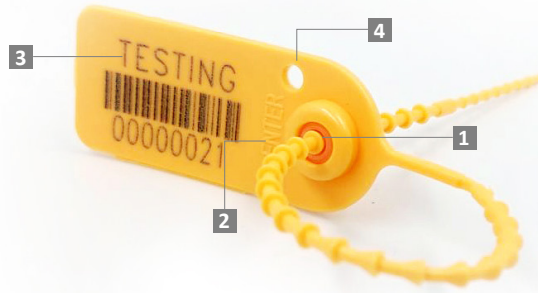

## **INDICATIVE SEAL** **SKY SEAL (SKY)**

**Pull-Tight Seal**

***A flexible security seal with a unique design that allows for additional identification tagging.***

Sky Seal is a versatile security seal that offers high security despite its slim tail. The ribs around the strap provide a better grip on the seal as it is applied to secure the assets. A neater appearance can be achieved with tucking the tail through the hole on the flap or a unique identifier can be added by attaching it on the hole.

### **Applications:**

- Retail Applications
- Fire Extinguishers
- Petro-Chemical
- Banking
- Aircraft Cabin Carts

**PREVENTION · PROTECTION · PEACE OF MIND**

LASER MARKING OPTION

VIEW APPLICATION GIF

- 1 The Sky Seal is made from polypropylene (PP) material with an Acetal insert. The Acetal locking mechanism is encapsulated through heat-staking for greater security and clear evidence of tampering.
- 2 One-way locking mechanism is embedded for fast and easy application.
- 3 Irreversible identifiers such as name, logo, barcode, serial number and QR code are laser-marked on the flap.
- 4 The hole on the flap can be used to tuck the tail for a neater appearance or to attach an identifier tag.
- 5 Biodegradable additives for plastic material are available.

### PRODUCT - SKY SEAL (SKY)

Code	Material	Locking Length	Locking Size	Tensile Strength	Marking Area	Max Marking Digits
SKY Seal	Plastic : Polypropylene (PP)	120 mm (4.7 in)	2.7 mm (0.11 in)	8 - 10 kgf (17.6 - 22.0 lbf)	18 x 24 mm (0.7 x 0.9 in)	Serial no : 8 Barcode : 8