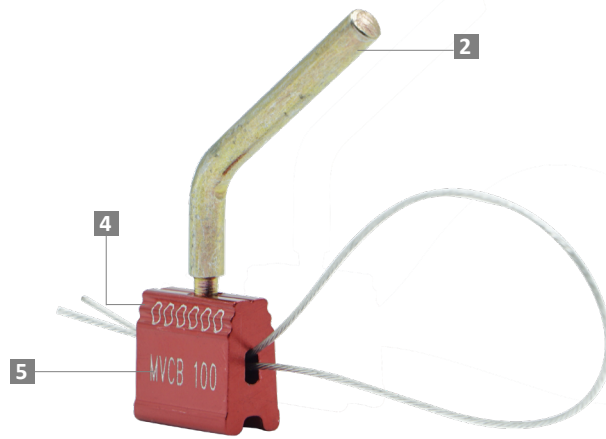

MEGA FORTRIS
G R O U P

INDICATIVE SEAL

Meter Valve Cable Breakaway (MVCB)

Pull-Tight Barrier Seal

Economical and feasible seal for security.

The Meter Valve Cable Breakaway features a hardened metal special shear bolt locking mechanism where its shaft will break when it is tightened to secure the asset and authentication tagging. It is highly affordable without compromising the security ability. The design is simple and light for any security application.

Applications:

- Retail Applications
- Chemical and Oil Refinery
- Warehousing and Logistics
- Banking

PREVENTION · PROTECTION · PEACE OF MIND

LASER MARKING OPTION

VIEW APPLICATION GIF

- 1 The Meter Valve Cable Breakaway 100 is designed to guarantee security while being cost-effective.
- 2 The external locking mechanism of this seal consists of a shear bolt that breaks away when the cable is tightly secured in the body.
- 3 The non-preformed galvanised steel wire unravels upon cutting, hence showing clear evidence of tampering.
- 4 The rib exterior is designed to protect laser marking during rough handling with anodisation of solid colour for colour coding.
- 5 Irreversible identifiers such as name, logo, barcode, serial number and QR code are laser-marked on the aluminium body.
- 6 Wire length is customisable upon request.

TECHNICAL SPECIFICATIONS

*Customisable cable length upon request.

PRODUCT - METER VALVE CABLE BREAKAWAY (MVCB)

Code	Material	Locking Length	Locking Size	Tensile Strength	Marking Area	Max Marking Digits
MVCB	Body : Aluminium Cable : Galvanised Steel Wire	250 mm (9.8 in)	1 mm (0.04 in)	>100 kgf (220.5 lbf)	11 x 12 mm (0.43 x 0.47 in)	Serial no : 6