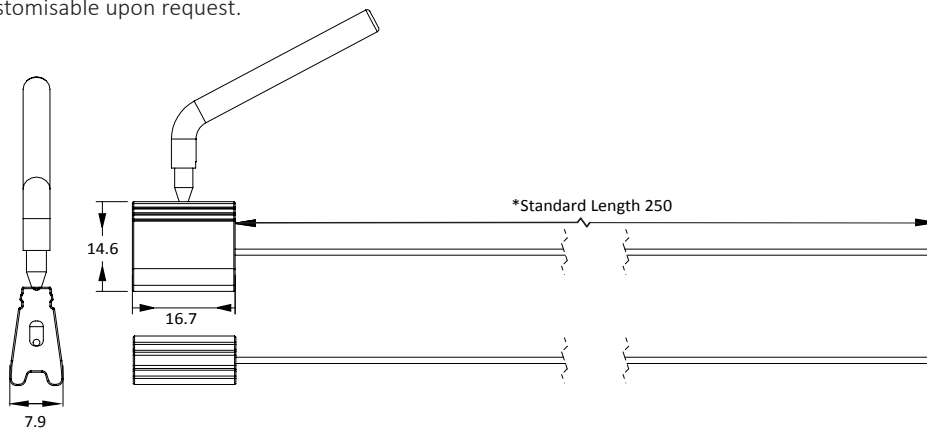

MEGA FORTRIS
G R O U P

INDICATIVE SEAL

Meter Valve Cable Breakaway (MVCB)

Pull-Tight Barrier Seal

Economical and feasible seal for security.

The Meter Valve Cable Breakaway features a hardened metal special shear bolt locking mechanism where its shaft will break when it is tightened to secure the asset and authentication tagging. It is highly affordable without compromising the security ability. The design is simple and light for any security application.

Applications:

- Retail Applications
- Chemical and Oil Refinery
- Warehousing and Logistics
- Banking

PREVENTION · PROTECTION · PEACE OF MIND

LASER MARKING OPTION

VIEW APPLICATION GIF

- 1 The Meter Valve Cable Breakaway 100 is designed to guarantee security while being cost-effective.
- 2 The external locking mechanism of this seal consists of a shear bolt that breaks away when the cable is tightly secured in the body.
- 3 The non-preformed galvanised steel wire unravels upon cutting, hence showing clear evidence of tampering.
- 4 The rib exterior is designed to protect laser marking during rough handling with anodisation of solid colour for colour coding.
- 5 Irreversible identifiers such as name, logo, barcode, serial number and QR code are laser-marked on the aluminium body.
- 6 Wire length is customisable upon request.

TECHNICAL SPECIFICATIONS

*Customisable cable length upon request.

PRODUCT - METER VALVE CABLE BREAKAWAY (MVCB)

Code	Material	Locking Length	Locking Size	Tensile Strength	Marking Area	Max Marking Digits
MVCB	Body : Aluminium Cable : Galvanised Steel Wire	250 mm (9.8 in)	1 mm (0.04 in)	>100 kgf (220.5 lbf)	11 x 12 mm (0.43 x 0.47 in)	Serial no : 6

PACKAGING

Carton	Quantity	Dimensions (mm)	Gross Weight (kg)	Volume (m ³)	Standard Colours
Inner	3000	450 x 250 x 135 (15.8 x 9.8 x 5.3 in)	30 (66.1 lb)	0.015 (0.5 cu.ft.)	Body : G R B BK GD SC

For colour customisations, kindly contact us for further information.