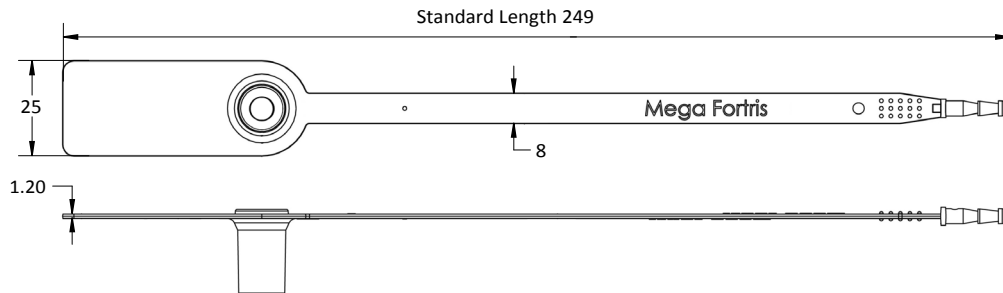

- 1** The Mega Fixed Length Seal is moulded with Polypropylene (PP) material with a grip at the end for quick detection of the breaking point and easy removal that shows clear evidence of tampering.
- 2** One-way double locking mechanisms are embedded for easy application and prevent tampering.
- 3** The large flap allows ample space for irreversible identifiers such as name, logo, barcode, serial number and QR code to be laser-marked on it.
- 4** Biodegradable additives for plastic material are available.

**TECHNICAL SPECIFICATIONS**

**PRODUCT - MEGA FIXED LENGTH SEAL (MEGA-FLS)**

Code	Material	Locking Length	Locking Size	Tensile Strength	Marking Area	Max Marking Digits
<b>MEGA-FLS</b>	<b>Plastic :</b> Polypropylene (PP) Temperature Range: -5°C to 80°C	178.6 mm (7 in)	8 mm (0.3 in)	>25 kgf (>55.1 lbf)	21 x 40 mm (0.8 x 1.6 in)	<b>Serial no : 14</b> <b>Barcode : 14</b>