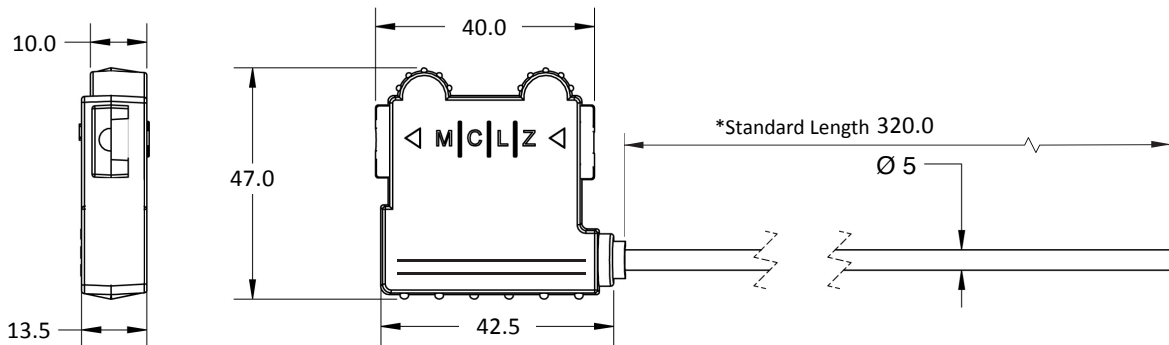

TECHNICAL SPECIFICATIONS

*Customisable cable length upon request.

PRODUCT - MAXI CABLE LOCK ZINC 500 (MCLZ 500)

Code	Material	Cable Length	Cable Diameter	Tensile Strength	Marking Area	Max Marking Digits
MCLZ 500	Body : Zinc Plastic : Polypropylene (PP) Locking Component : Hardened Steel Cable : Galvanised Steel Wire	320 mm (12.6 in)	Ø 5 mm (0.2 in)	≥1000 kgf (≥2204.6 lbf)	25 x 30 mm (1.0 x 1.2 in)	Serial no : 8 Barcode : 8

PACKAGING

Carton	Quantity	Dimensions (mm)	Gross Weight (kg)	Volume (m ³)	Standard Pastel Colours
Inner	100	450 x 250 x 135 (17.7 x 9.8 x 5.3 in)	11.2 (24.7 lb)	0.015 (0.5 cu.ft.)	Body : WH PSYL PSOR PSRD PSBL PSGN