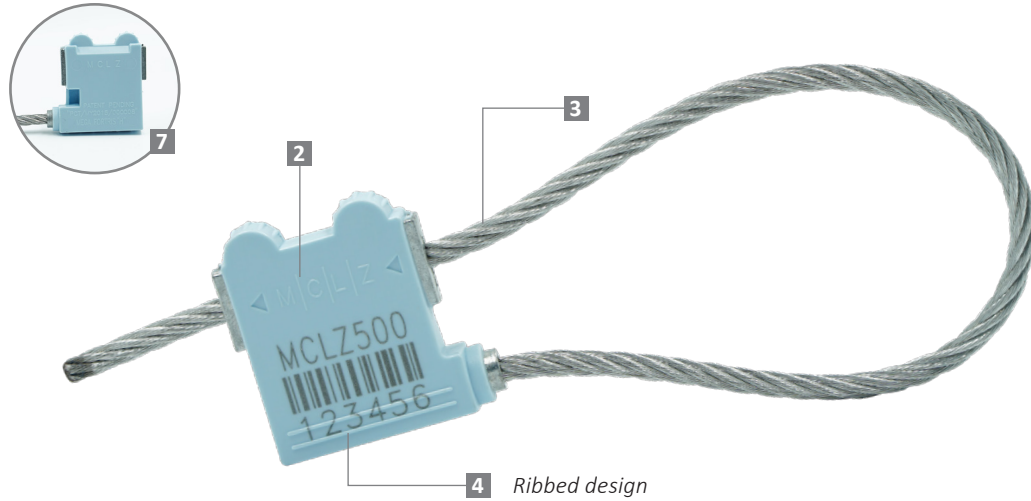

MEGA FORTRIS
G R O U P

HIGH SECURITY SEAL

MAXI CABLE LOCK ZINC 500 (MCLZ 500)

Pull-Tight Barrier Seal

Bright colours for defined identification.

Maxi Cable Lock Zinc 500 is high-security cable seal that complies to ISO 17712 and CTPAT with a special entry point designed to prevent tampering attacks. It is strong and durable to secure high-value assets. Biodegradable option for the plastic material is available.

Applications:

- Containers
- Trucks
- Trailers
- Rail Cars

PREVENTION · PROTECTION · PEACE OF MIND

LASER MARKING OPTION

VIEW APPLICATION GIF

- 1 Unique to the security seal industry, this 3rd generation high-security cable seal features a lock body design that is non-linear and provides evidence of tampering.
- 2 High-impact PP plastic with vibrant pastel colour is moulded over the zinc lock cover to enable distinct colour coding and laser marking of identifiers such as name, logo, barcode, serial number and QR code.
- 3 The non-preformed galvanised steel wire unravels upon cutting to show clear evidence of tampering.
- 4 Ribbed design on the body prevents tampering on the identifier.
- 5 Biodegradable additives for plastic material are available.
- 6 Plastic material can withstand extreme weather conditions, -25°C to 80°C.
- 7 The seal is designed, tested and certified ISO 17712:2022.

TECHNICAL SPECIFICATIONS

*Customisable cable length upon request.

PRODUCT - MAXI CABLE LOCK ZINC 500 (MCLZ 500)

Code	Material	Cable Length	Cable Diameter	Tensile Strength	Marking Area	Max Marking Digits
MCLZ 500	Body : Zinc Plastic : Polypropylene (PP) Locking Component : Hardened Steel Cable : Galvanised Steel Wire	320 mm (12.6 in)	Ø 5 mm (0.2 in)	≥1000 kgf (≥2204.6 lbf)	25 x 30 mm (1.0 x 1.2 in)	Serial no : 8 Barcode : 8