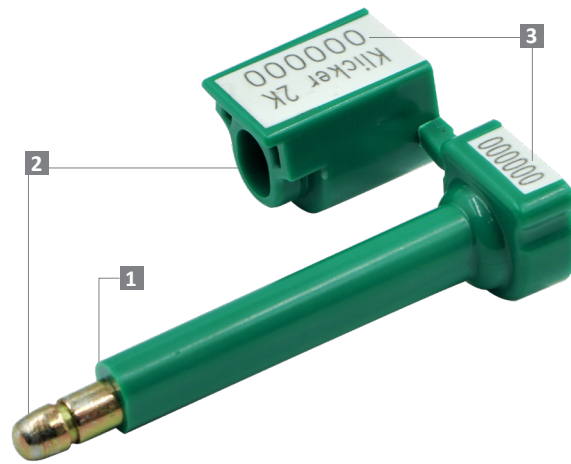

### **KLICKEER 2K (KLC 2K)**

Container Bolt Seal

*Two colours for defined visibility.*

Klicker 2K is the world's first two-coloured container bolt seal, patented by Mega Fortris. This seal complies to ISO 17712 and CTPAT with clear evidence of tampering from its innovatively designed anti-spinning pin and barrel.

#### **Applications:**

- Containers
- Trucks
- Trailers
- Rail Cars

PREVENTION · PROTECTION · PEACE OF MIND

- 1 The Klicker 2K comes with an anti-spinning design that the locking mechanism allows only one-way entry and hinders friction from external force.
- 2 Hardened steel pin and bush are moulded in high-impact PP material to form into a durable pin and plastic barrel while withstanding extreme weather conditions of -20°C to 80°C. Pin and barrel are paired engraved for easier handling.
- 3 Irreversible identifiers such as name, logo, barcode, serial number and QR code are laser-marked on the pin and barrel to prevent parts substitution or replacement.
- 4 An optional transparent cover on the barrel further secures the identifier and provides high visibility.
- 5 Two colours on the pin and barrel marking areas provide improved laser marking visibility.
- 6 Biodegradable additives for plastic material are available.
- 7 The seal is designed, tested and certified ISO 17712:2022.

LASER MARKING OPTION

VIEW APPLICATION GIF

TECHNICAL SPECIFICATIONS

PRODUCT - KLICKER 2K (KLC 2K)

Code	Material	Locking Length	Pin Diameter	Tensile Strength	Marking Area	Max Marking Digits
KLC 2K	<b>Plastic :</b> High-impact Polypropylene (PP) <b>Pin &amp; Bush :</b> Hardened Steel	52 mm (2.0 in)	Ø 7 mm (0.3 in)	≥1000 kgf (≥2204.6 lbf)	<b>Pin:</b> 5 x 12 mm (0.2 x 0.5 in) <b>Barrel:</b> 10 x 24 mm (0.4 x 0.9 in)	<b>Serial no :</b> 8 <b>Barcode :</b> 8