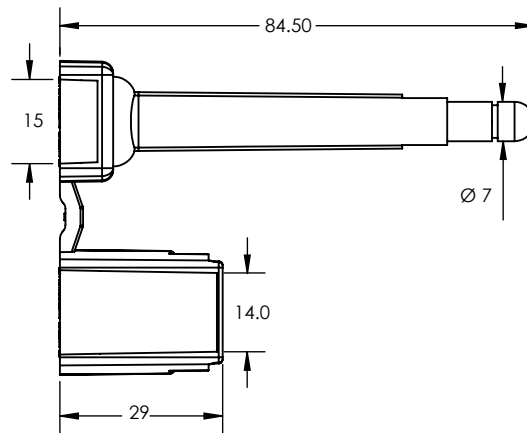

LASER MARKING OPTION

VIEW APPLICATION GIF

TECHNICAL SPECIFICATIONS

PRODUCT - KLICKER 2K (KLC 2K)

Code	Material	Locking Length	Pin Diameter	Tensile Strength	Marking Area	Max Marking Digits
KLC 2K	<b>Plastic :</b> High-impact Polypropylene (PP) <b>Pin &amp; Bush :</b> Hardened Steel	52 mm (2.0 in)	Ø 7 mm (0.3 in)	≥1000 kgf (≥2204.6 lbf)	<b>Pin:</b> 5 x 12 mm (0.2 x 0.5 in) <b>Barrel:</b> 10 x 24 mm (0.4 x 0.9 in)	<b>Serial no :</b> 8 <b>Barcode :</b> 8