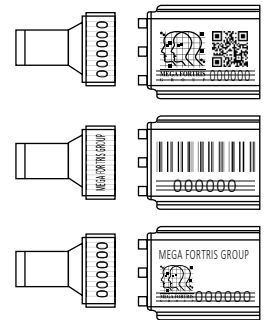

### **Applications:**

- Containers
- Trucks
- Trailers
- Rail Cars

**PREVENTION · PROTECTION · PEACE OF MIND**

- 1 The Flexi Klick comes with an anti-spinning design that the locking mechanism allows only one-way entry and hinders friction from external force.
- 2 The extra long flexible steel wire cable pin allows easy application and is safer to cut and provides excellent protection against crude tools. The pin will bend upon impact.
- 3 The pin and bush are moulded in high-impact ABS material to form into a durable pin and plastic barrel while withstanding extreme weather conditions of -20°C to 80°C. Pin and barrel are paired engraved for easier handling.
- 4 Irreversible identifiers such as name, logo, barcode, serial number and QR code are laser-marked on the pin and barrel to prevent parts substitution or replacement.
- 5 Ribbed design on the plastic barrel prevents tampering on the identifier.
- 6 Additional wavy printing surface on pin gives clear evidence of tampering or removal of identifiers.
- 7 Biodegradable additives for plastic material are available.
- 8 The seal is designed, tested and certified ISO 17712:2022.

LASER MARKING OPTION

VIEW APPLICATION GIF

TECHNICAL SPECIFICATIONS

PRODUCT - FLEXI KLICK (FLXK)

Code	Material	Locking Length	Pin Diameter	Tensile Strength	Marking Area	Max Marking Digits
FLXK	<b>Plastic :</b> High-impact Polypropylene (PP) <b>Pin &amp; Bush :</b> Hardened Steel & Wire Cable	79 mm (3.1 in)	∅ 8.0 mm (0.3 in)	≥1000 kgf (≥2204.6 lbf)	<b>Pin:</b> 7 x 18 mm (0.3 x 0.7 in) <b>Barrel :</b> 15 x 25 mm (0.6 x 1.0 in)	<b>Serial no : 8</b> <b>Barcode : 8</b>