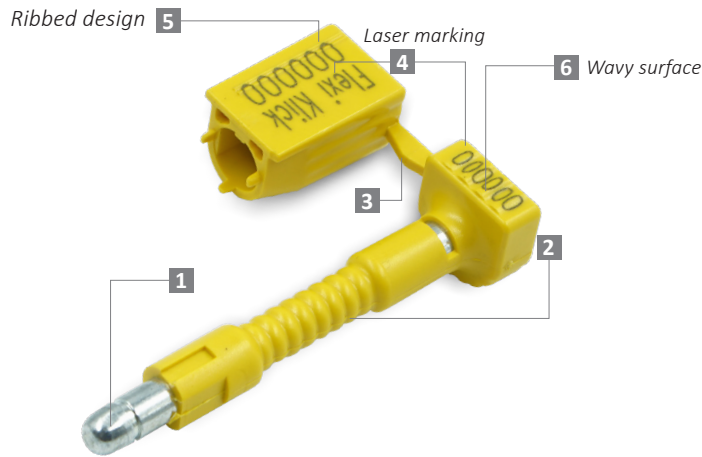

## **HIGH SECURITY SEAL** **FLEXI KLICK (FLXK)**

**Container Bolt Seal**

***Flexibility and security in a click.***

Flexi Klick is uniquely designed with flexibility added into its strong locking mechanism. This feature prevents ricochet and comes with an anti-spinning feature. Flexi Klick is ISO 17712 and CTPAT compliant. The seal's flexibility complements its high security.

### **Applications:**

- Containers
- Trucks
- Trailers
- Rail Cars

**PREVENTION · PROTECTION · PEACE OF MIND**

- 1 The Flexi Klick comes with an anti-spinning design that the locking mechanism allows only one-way entry and hinders friction from external force.
- 2 The extra long flexible steel wire cable pin allows easy application and is safer to cut and provides excellent protection against crude tools. The pin will bend upon impact.
- 3 The pin and bush are moulded in high-impact ABS material to form into a durable pin and plastic barrel while withstanding extreme weather conditions of -20°C to 80°C. Pin and barrel are paired engraved for easier handling.
- 4 Irreversible identifiers such as name, logo, barcode, serial number and QR code are laser-marked on the pin and barrel to prevent parts substitution or replacement.
- 5 Ribbed design on the plastic barrel prevents tampering on the identifier.
- 6 Additional wavy printing surface on pin gives clear evidence of tampering or removal of identifiers.
- 7 Biodegradable additives for plastic material are available.
- 8 The seal is designed, tested and certified ISO 17712:2022.

LASER MARKING OPTION

VIEW APPLICATION GIF

TECHNICAL SPECIFICATIONS

PRODUCT - FLEXI KLICK (FLXK)

Code	Material	Locking Length	Pin Diameter	Tensile Strength	Marking Area	Max Marking Digits
FLXK	<b>Plastic :</b> High-impact Polypropylene (PP) <b>Pin &amp; Bush :</b> Hardened Steel & Wire Cable	79 mm (3.1 in)	∅ 8.0 mm (0.3 in)	≥1000 kgf (≥2204.6 lbf)	<b>Pin:</b> 7 x 18 mm (0.3 x 0.7 in) <b>Barrel :</b> 15 x 25 mm (0.6 x 1.0 in)	<b>Serial no : 8</b> <b>Barcode : 8</b>