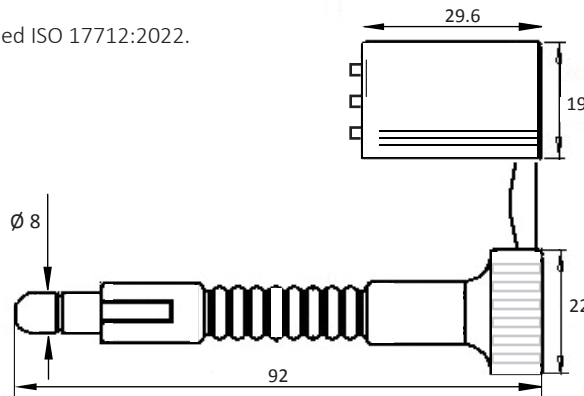

LASER MARKING OPTION

VIEW APPLICATION GIF

TECHNICAL SPECIFICATIONS

PRODUCT - FLEXI KLICK (FLXK)

Code	Material	Locking Length	Pin Diameter	Tensile Strength	Marking Area	Max Marking Digits
FLXK	<b>Plastic :</b> High-impact Polypropylene (PP) <b>Pin &amp; Bush :</b> Hardened Steel & Wire Cable	79 mm (3.1 in)	∅ 8.0 mm (0.3 in)	≥1000 kgf (≥2204.6 lbf)	<b>Pin:</b> 7 x 18 mm (0.3 x 0.7 in) <b>Barrel :</b> 15 x 25 mm (0.6 x 1.0 in)	<b>Serial no : 8</b> <b>Barcode : 8</b>

PACKAGING

Carton	Quantity	Dimensions (mm)	Gross Weight (kg)	Volume (m <sup>3</sup> )	Standard Pastel Colours
Inner	250	362 x 222 x 255 (14.3 x 8.7 x 10.9 in)	16.25 (35.8 lb)	0.02 (0.7 cu.ft.)	Body : <span style="border: 1px solid black; padding: 2px;">WH</span> <span style="border: 1px solid black; padding: 2px;">PSYL</span> <span style="border: 1px solid black; padding: 2px;">PSOR</span> <span style="border: 1px solid black; padding: 2px;">PSRD</span> <span style="border: 1px solid black; padding: 2px;">PSBL</span> <span style="border: 1px solid black; padding: 2px;">PSGN</span>