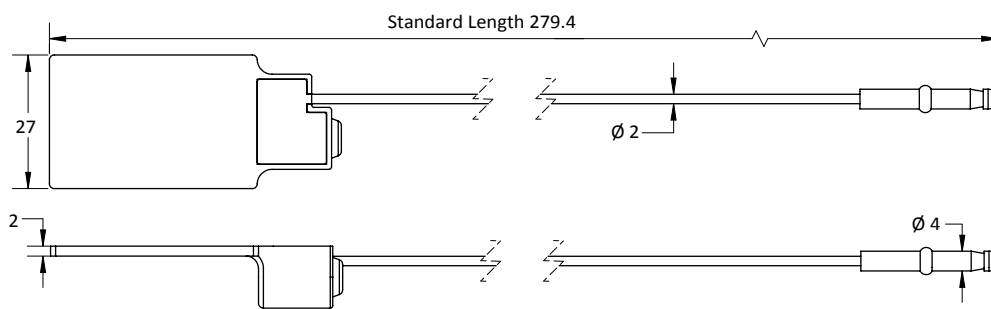

TECHNICAL SPECIFICATIONS

PRODUCT -CABLE PLUS XXL (CBPXXL 200)						
Code	Material	Locking Length	Locking Size	Tensile Strength	Marking Area	Max Marking Digits
CBPXXL 200	<b>Plastic :</b> High-impact Acrylonitrile Butadiene Styrene (ABS) Temperature Range: -5°C to 80°C <b>Cable:</b> Galvanised Steel Wire	193 mm (7.6 in)	Ø 2 mm (0.08 in)	>100 kgf (>220.5 lbf)	27 x 40 mm (1.1 x 1.6 in)	<b>Serial no : 12</b> <b>Barcode : 12</b>