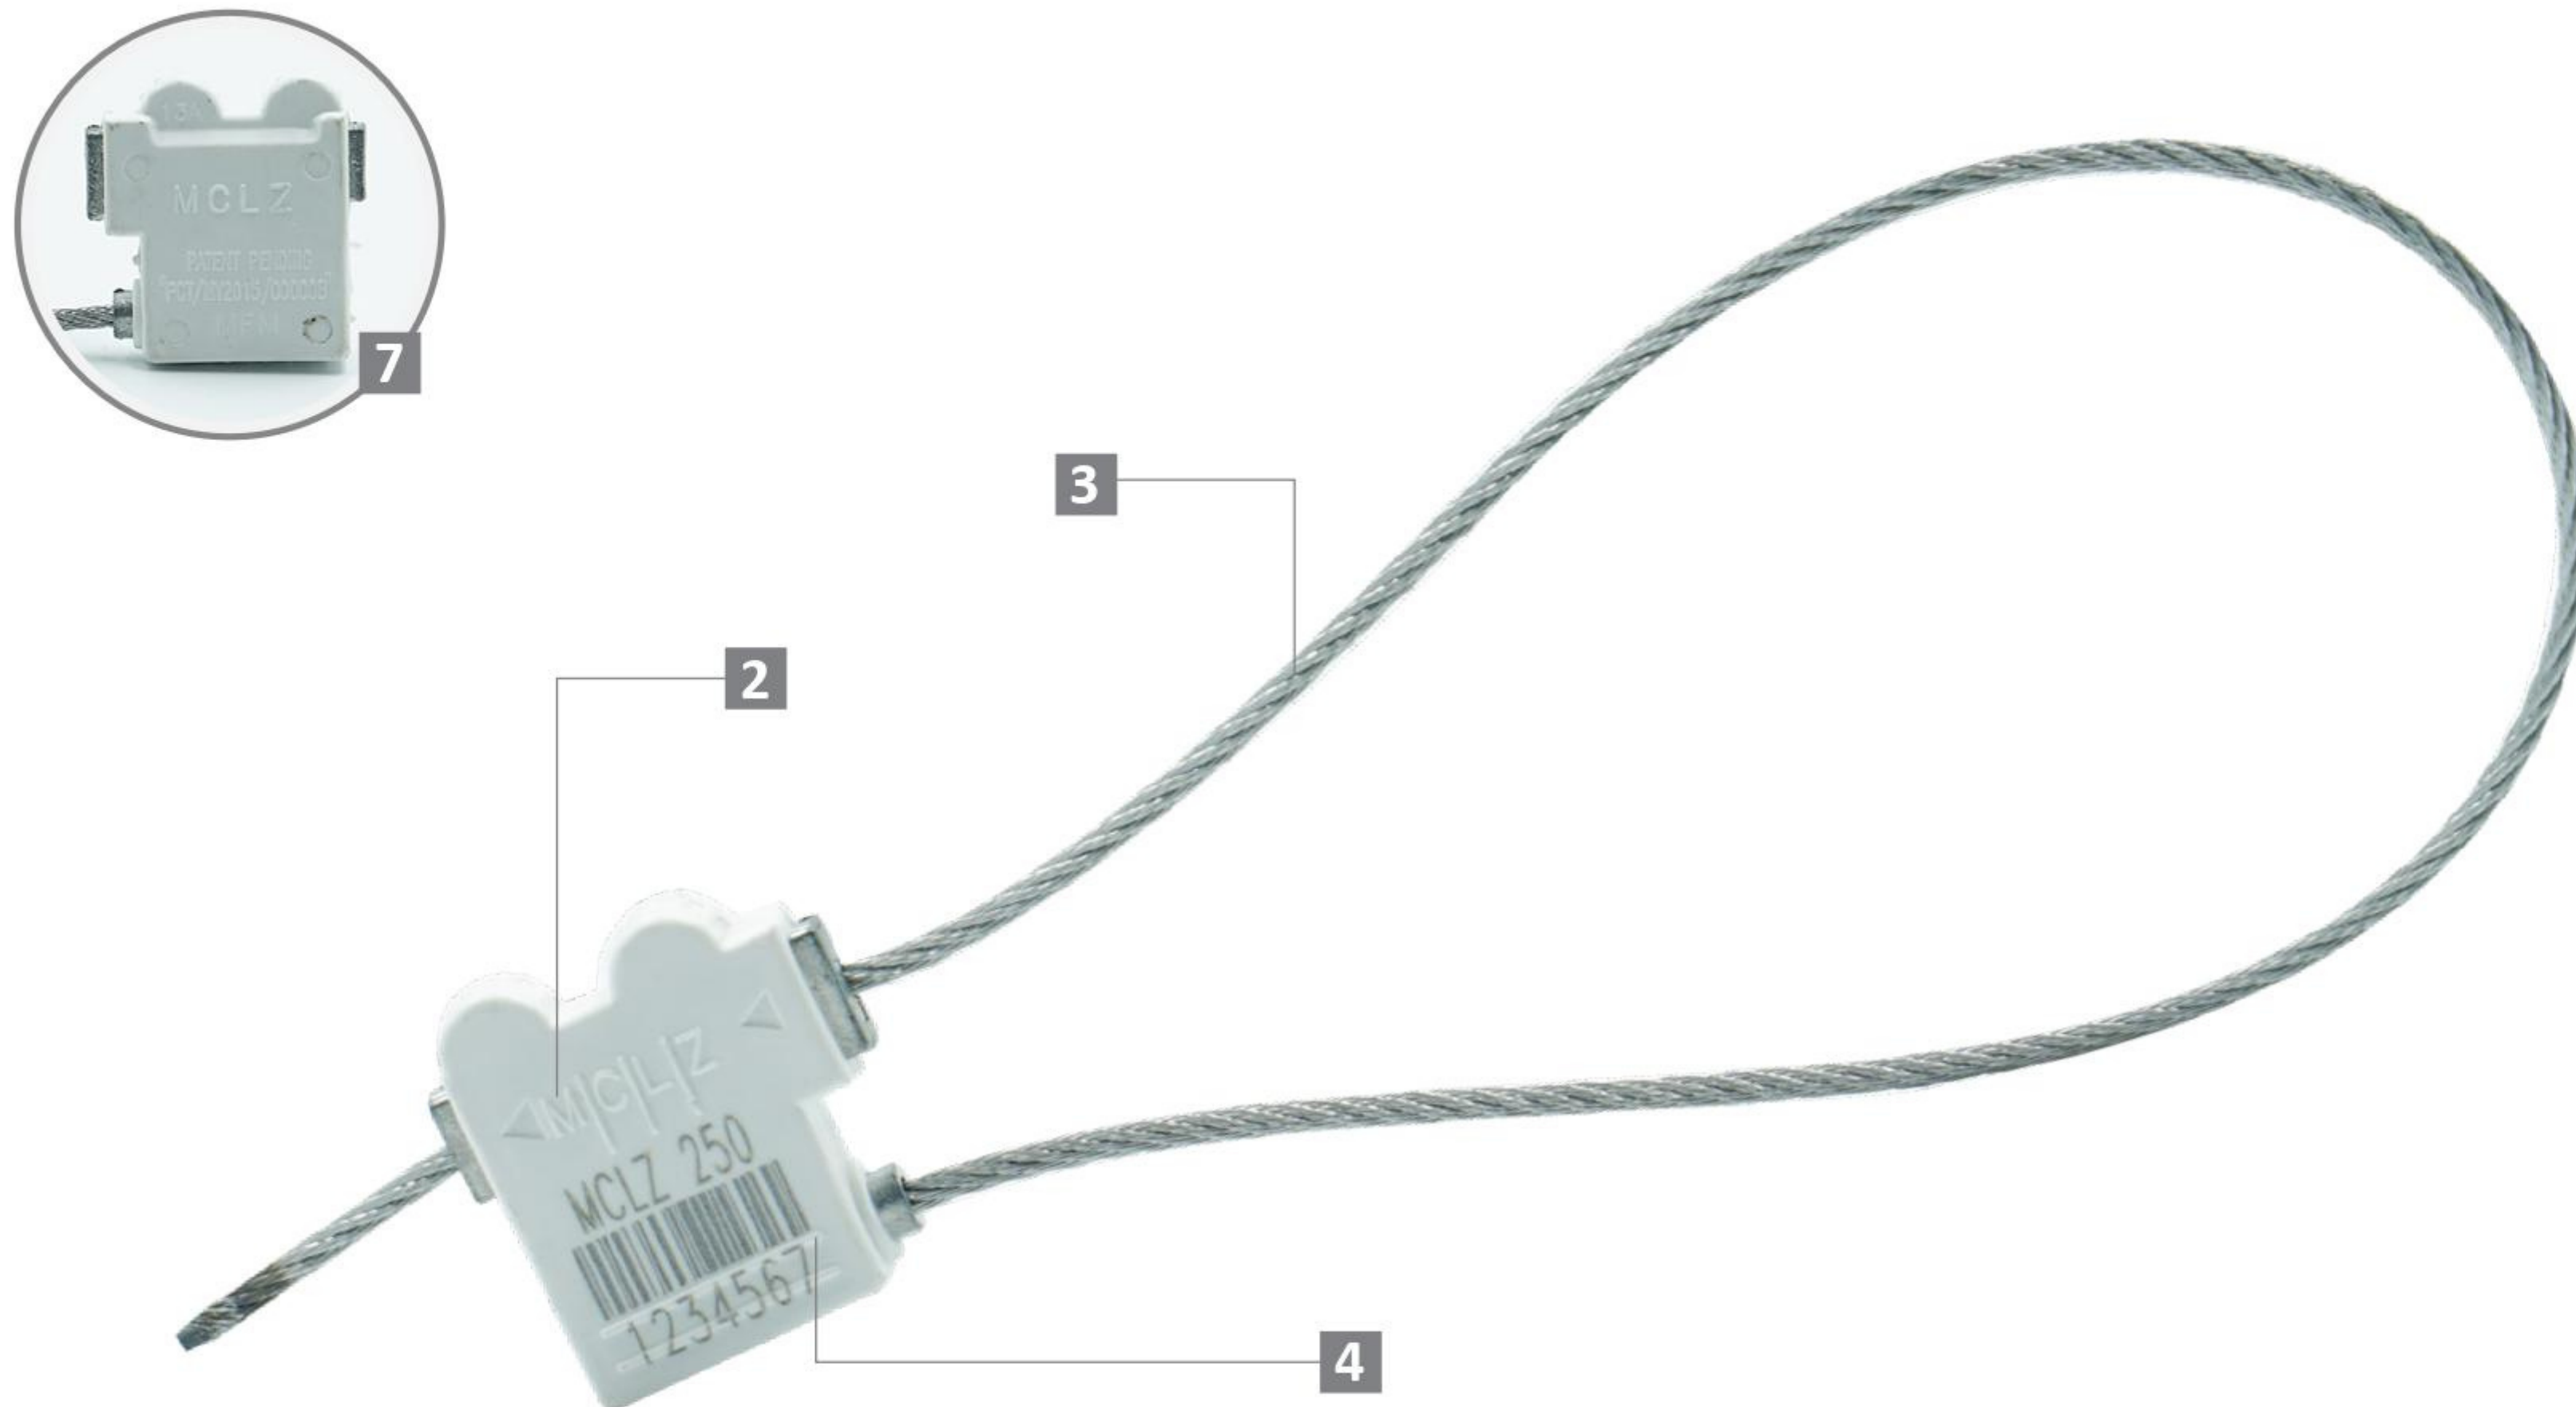

MEGA FORTRIS
G R O U P

SECURITY SEAL

MINI CABLE LOCK ZINC 250 (MCLZ 250)

Pull-Tight Barrier Seal

Bright colours for defined identification.

Mini Cable Lock Zinc 250 is a security cable seal with a special entry point designed to prevent tampering attacks. The seal has a vibrant plastic moulded body, allowing distinctive identification and security. Biodegradable option for the plastic material is available.

Applications:

- Valve Sealing
- Retail Applications
- Logistics
- Banking

PREVENTION · PROTECTION · PEACE OF MIND

LASER MARKING OPTION

- 1** Unique to the security seal industry, this 3rd generation high-security cable seal features a lock body design that is non-linear and provides evidence of tampering.
- 2** PP plastic with vibrant pastel colour is moulded over the zinc lock cover to enable distinct colour coding and laser marking of identifiers such as name, logo, barcode, serial number and QR code.
- 3** The non-preformed galvanised steel wire unravels upon cutting, hence showing clear tamper evidence.
- 4** Ribbed design on the body prevents tampering on the identifier.
- 5** Biodegradable additives for plastic material are available.
- 6** Plastic material can withstand extreme weather conditions, -25°C to 80°C.

TECHNICAL SPECIFICATIONS

**Customisable cable length upon request.*

PRODUCT - MINI CABLE LOCK ZINC 250 (MCLZ 250)

Code	Material	Cable Length	Cable Diameter	Tensile Strength	Marking Area	Max Marking Digits
MCLZ 250	Body : Zinc Plastic : Polypropylene (PP) Locking Component : Hardened Steel Cable : Galvanised Steel Wire	220 mm (8.7 in)	∅ 2.5 mm (0.1 in)	≥350 kgf (≥29.8 lbf)	19 x 22 mm (0.7 x 0.9 in)	Serial no : 9 Barcode : 7