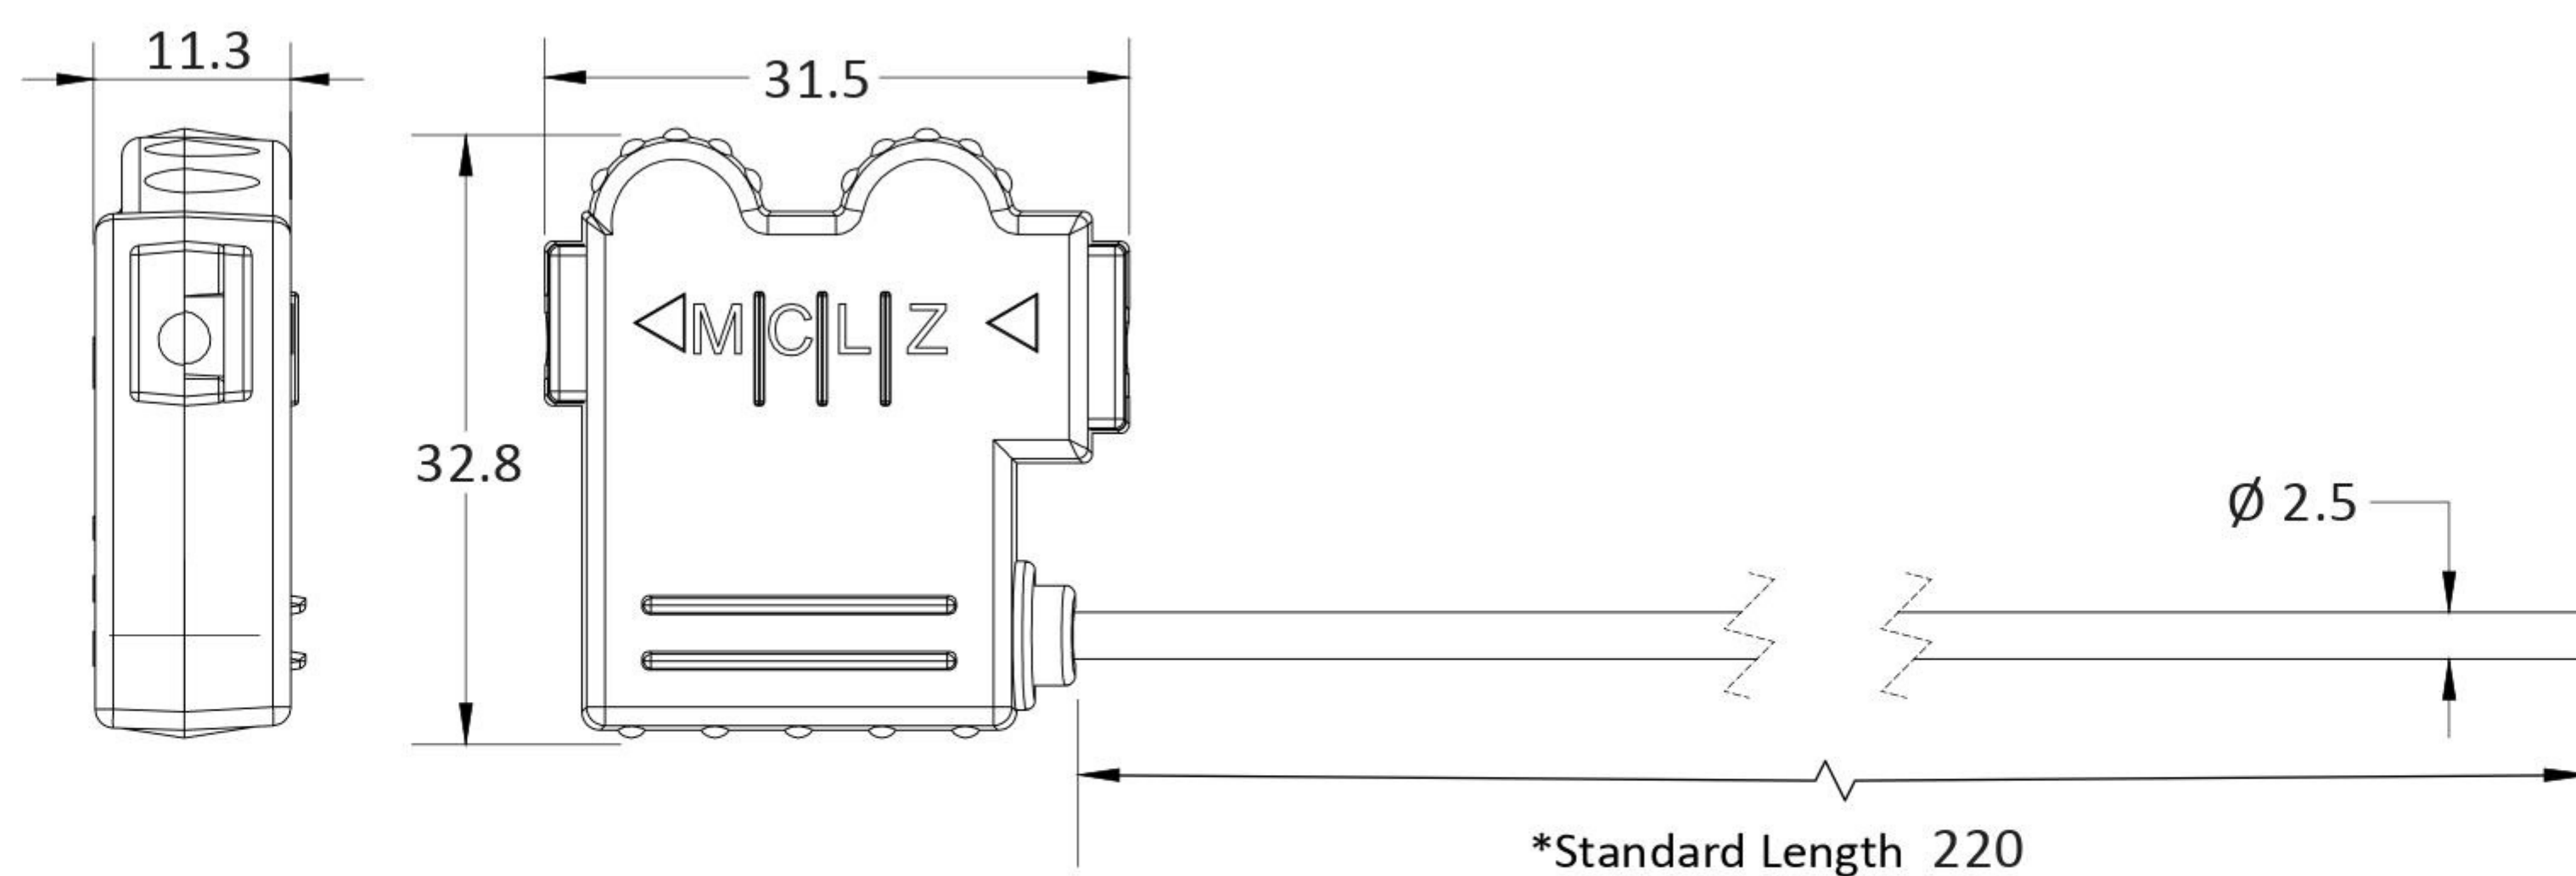

MEGA FORTRIS
G R O U P

SECURITY SEAL

MINI CABLE LOCK ZINC 250 (MCLZ 250)

Pull-Tight Barrier Seal

Bright colours for defined identification.

Mini Cable Lock Zinc 250 is a security cable seal with a special entry point designed to prevent tampering attacks. The seal has a vibrant plastic moulded body, allowing distinctive identification and security. Biodegradable option for the plastic material is available.

Applications:

- Valve Sealing
- Retail Applications
- Logistics
- Banking

PREVENTION · PROTECTION · PEACE OF MIND

LASER MARKING OPTION

- 1** Unique to the security seal industry, this 3rd generation high-security cable seal features a lock body design that is non-linear and provides evidence of tampering.
- 2** PP plastic with vibrant pastel colour is moulded over the zinc lock cover to enable distinct colour coding and laser marking of identifiers such as name, logo, barcode, serial number and QR code.
- 3** The non-preformed galvanised steel wire unravels upon cutting, hence showing clear tamper evidence.
- 4** Ribbed design on the body prevents tampering on the identifier.
- 5** Biodegradable additives for plastic material are available.
- 6** Plastic material can withstand extreme weather conditions, -25°C to 80°C.

TECHNICAL SPECIFICATIONS

**Customisable cable length upon request.*

PRODUCT - MINI CABLE LOCK ZINC 250 (MCLZ 250)

Code	Material	Cable Length	Cable Diameter	Tensile Strength	Marking Area	Max Marking Digits
MCLZ 250	Body : Zinc Plastic : Polypropylene (PP) Locking Component : Hardened Steel Cable : Galvanised Steel Wire	220 mm (8.7 in)	∅ 2.5 mm (0.1 in)	≥350 kgf (≥29.8 lbf)	19 x 22 mm (0.7 x 0.9 in)	Serial no : 9 Barcode : 7

PACKAGING

Carton	Quantity	Dimensions (mm)	Gross Weight (kg)	Volume (m ³)	Standard Pastel Colours
Inner	400	450 x 250 x 135 (17.7 x 9.8 x 5.3 in)	12.5 (27.6 lb)	0.015 (0.5 cu.ft.)	Body : WH PSYL PSOR PSRD PSBL PSGN