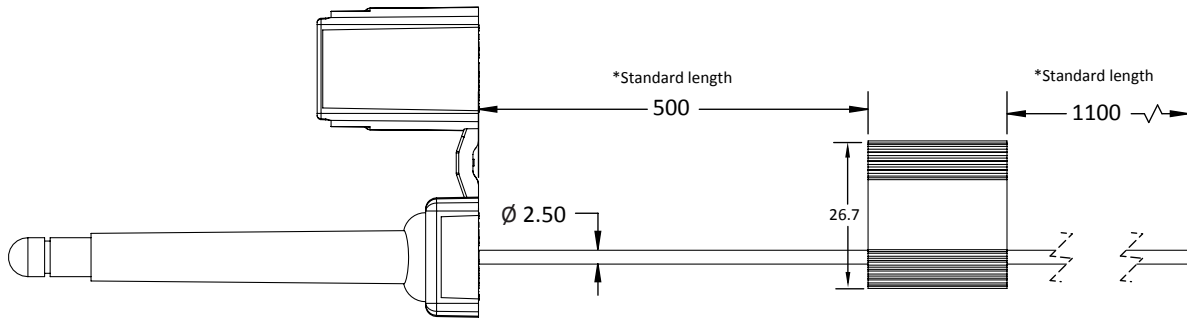

Updated Date : 17 December 2020

ML 2K

TECHNICAL SPECIFICATIONS

**Customisable cable length upon request.*

PRODUCT - MEGA LOCK (ML), MEGA LOCK 2K (ML 2K), MEGA FLEXI KLICK (MFL)

Code	Material	Locking Length	Locking Size	Tensile Strength	Marking Area	Max Marking Digits
ML		55 mm (2.2 in)	Ø 7 mm (0.3 in)	≥1000 kgf (≥2204.6 lbf)	Pin: TBC (TBC) Barrel: 10 x 24 mm (0.4 x 0.9 in)	Serial no: 8 Barcode: 8
		180 mm (7.1 mm)	Ø 2.5 mm (0.1 in)	≥280 kgf (≥617.3 lbf)	Body: 0.9 x 21 mm (0.03 x 0.8 in)	Serial no: 6 Barcode: 7
ML 2K	Plastic: High-impact Polypropylene (PP) Pin & Bush: Hardened Steel Cable Body: Aluminium Cable: Galvanised Steel Wire	52 mm (2.2 in)	Ø 7 mm (0.3 in)	≥1000 kgf (≥2204.6 lbf)	Pin: 5 x 12 mm (0.2 x 0.5 in) Barrel: 10 x 24 mm (0.4 x 0.9 in)	Serial no: 8 Barcode: 8
		180 mm (7.1 mm)	Ø 2.5 mm (0.1 in)	≥280 kgf (≥617.3 lbf)	Body: 0.9 x 21 mm (0.03 x 0.8 in)	Serial no: 6 Barcode: 7
MFL		79 mm (3.1 in)	Ø 8 mm (0.3 in)	≥1000 kgf (≥2204.6 lbf)	Pin: 7 x 18 mm (0.3 x 0.7 in) Barrel: 15 x 25 mm (0.6 x 1.0 in)	Serial no: 8 Barcode: 8
		180 mm (7.1 mm)	Ø 2.5 mm (0.1 in)	≥280 kgf (≥617.3 lbf)	Body: 0.9 x 21 mm (0.03 x 0.8 in)	Serial no: 6 Barcode: 7