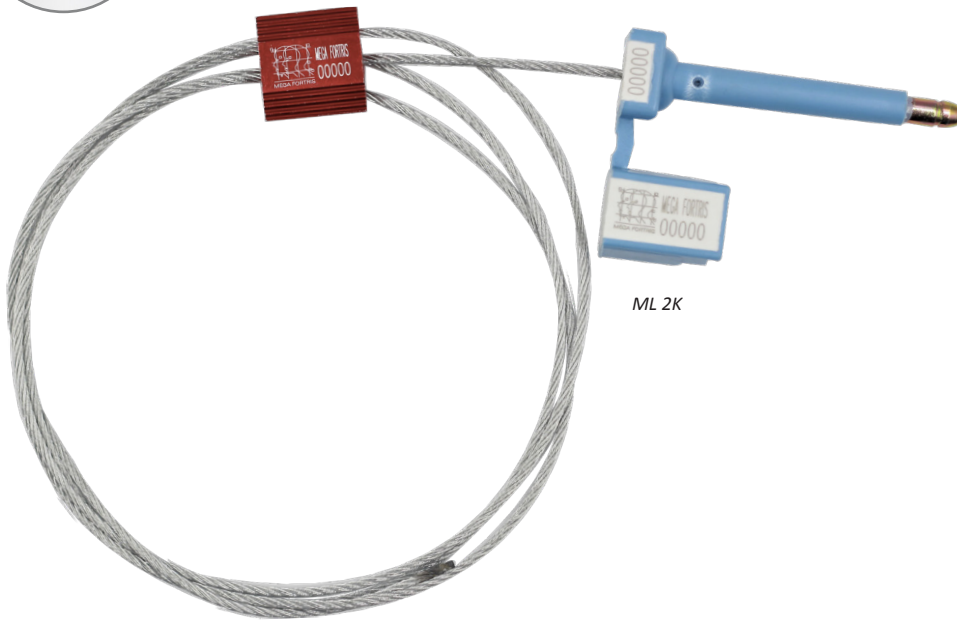

ML 2K

LASER MARKING OPTION

1. 1 Mega Lock is a structure of container bolt seal and MCL 250, connected with non-preformed galvanised steel wire that unravels upon cutting to show clear tamper evidence.
2. 2 Double locking mechanisms on the seal provide an extensive locking to secure the assets and provide clear tamper-evidence.
3. 3 MCL 250 consists of aluminium body and galvanised steel wire that is pulled to tightly secure assets and provide clear tell-tale signs of tampering.
4. 4 The rib exterior is designed to protect the laser markings during rough handling with anodisation of solid colour for colour coding.
5. 5 Irreversible identifiers such as name, logo, barcode, serial number and QR code are laser-marked for further identification security.
6. 6 Container bolt seals feature an anti-spinning locking mechanism that allows only one-way entry and hinders friction from external force.
7. 7 Hardened steel pin and bush are moulded in high-impact plastic material to form into a durable pin and plastic barrel while withstanding extreme weather conditions of -20°C to 80°C. Pin and barrel are paired engraved for easier handling.
8. 8 Biodegradable additives for plastic material and optional high visibility transparent cover on the barrel are available.
9. 9 The seal is designed, tested and certified ISO 17712:2013.
10. 10 The options available for container bolt seal are Klicker, Klicker 2K, and Flexiklick.

Klicker (ML)

Ribbed design on the barrel prevents tampering on the identifier.

Klicker 2K (ML 2K)

Two colours on the Klicker 2K pin and barrel improve laser marking definition, visibility, and identification.

Flexi Klick (MFL)