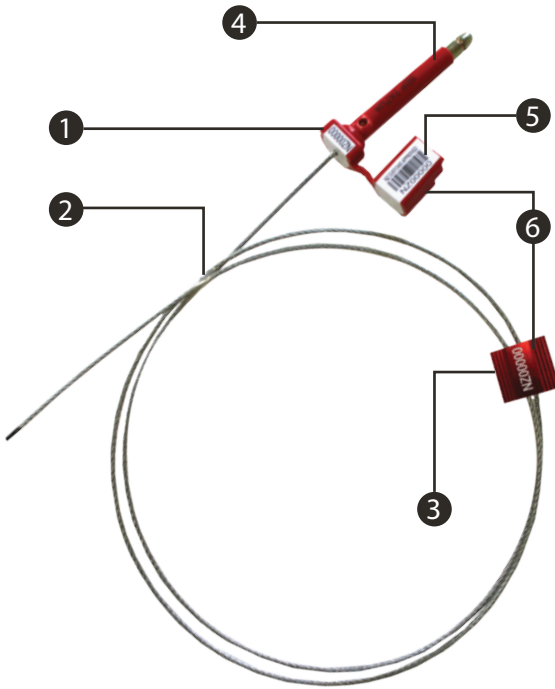

Mega Lock 2K Seal

ISO17712:2013 Compliant

MEGA FORTRIS
NEW ZEALAND

The Mega Lock 2K Seal is NZ Customs preferred SEP Export Container Seal as it combines the security features and strength of the Cable Lock Seal (MCL250) and the Klicker 2K Bolt Seal.

Both these Seals are used individually worldwide to protect high valuable goods during transport in containers and trucks.

The Mega Lock 2K Seal boasts a combination of solid materials: rust proof aluminium body, a strong steel cable combined with a mild steel bolt and barrel moulded with high impact ABS.

FEATURES

- 1 The two self-locking mechanisms are easily locked by hand.
- 2 The Mega Lock 2K can only be removed by a strong cutter. It takes two cuts to open the Mega Lock Seal.
- 3 The Mega Lock 2K can be colour coded to suit individual requirements. The cable locking body can be anodized in five standard colours.
- 4 The Bolt Seal is moulded with high impact ABS and is available in dual-colours (red and white), designed to lower the risk of cloning.
- 5 Customised marking is etched on the two locking bodies with permanent laser technology. Identical serial numbers, logo and bar codes can be marked on all three parts of the seal.
- 6 The Mega Lock 2K is also known as the "Synergy Seal." The solid combination of two proven barrier seals provides higher security than when the seals are used separately.

SPECIFICATIONS

Material	Plastic: High impact Polypropylene Pin & Bush: Hardened Steel Cable Body: Aluminum Cable: Galvanized Steel Wire
Locking Length	112cm or customised
Diameter	Cable: Ø2.4mm, Bolt: Ø9.0mm
Marking Area	Body: 20mm x 20mm, Pin: 7mm x 16mm, Bush: 10mm x 24mm
Marking Digits	Max 10
Carton Quantity, Size & Dimensions	Carton quantity, size and weight vary according to customised cable lengths
Standard Colours	Cable Lock: Red, Black Klicker Bolt: Dual-coloured Red and White