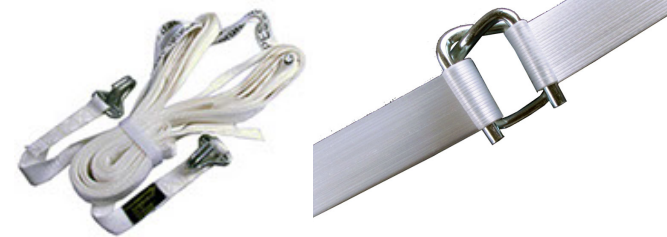

## Container Awning / Cargo Safety Sheet.

Secure your cargo and protect goods from falling when doors are opened.

Easy to install and secure against tilting, slipping and falling products.

WB-Type

B-Type

1. Easy hooking of the 4 vertical straps into the existing container attachment points.

2. Put the straps into position to the container door.

3. Fully load the container.

4. Fix and pre-tension the cover by inserting the 4 straps into the sewed on clamp locks.

5. Connect the straps diagonally, each with a closure, and clamp using a clamping device.

#### Belt System

4mm x 25mm Strap

4 x Clamping Locks