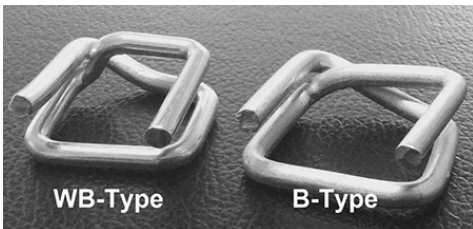

## Container Awning / Cargo Safety Sheet.

Secure your cargo and protect goods from falling when doors are opened.

Easy to install and secure against tilting, slipping and falling products.

WB-Type

B-Type

1. Easy hooking of the 4 vertical straps into the existing container attachment points.

#### Belt System

4mm x 25mm Strap

4 x Clamping Locks